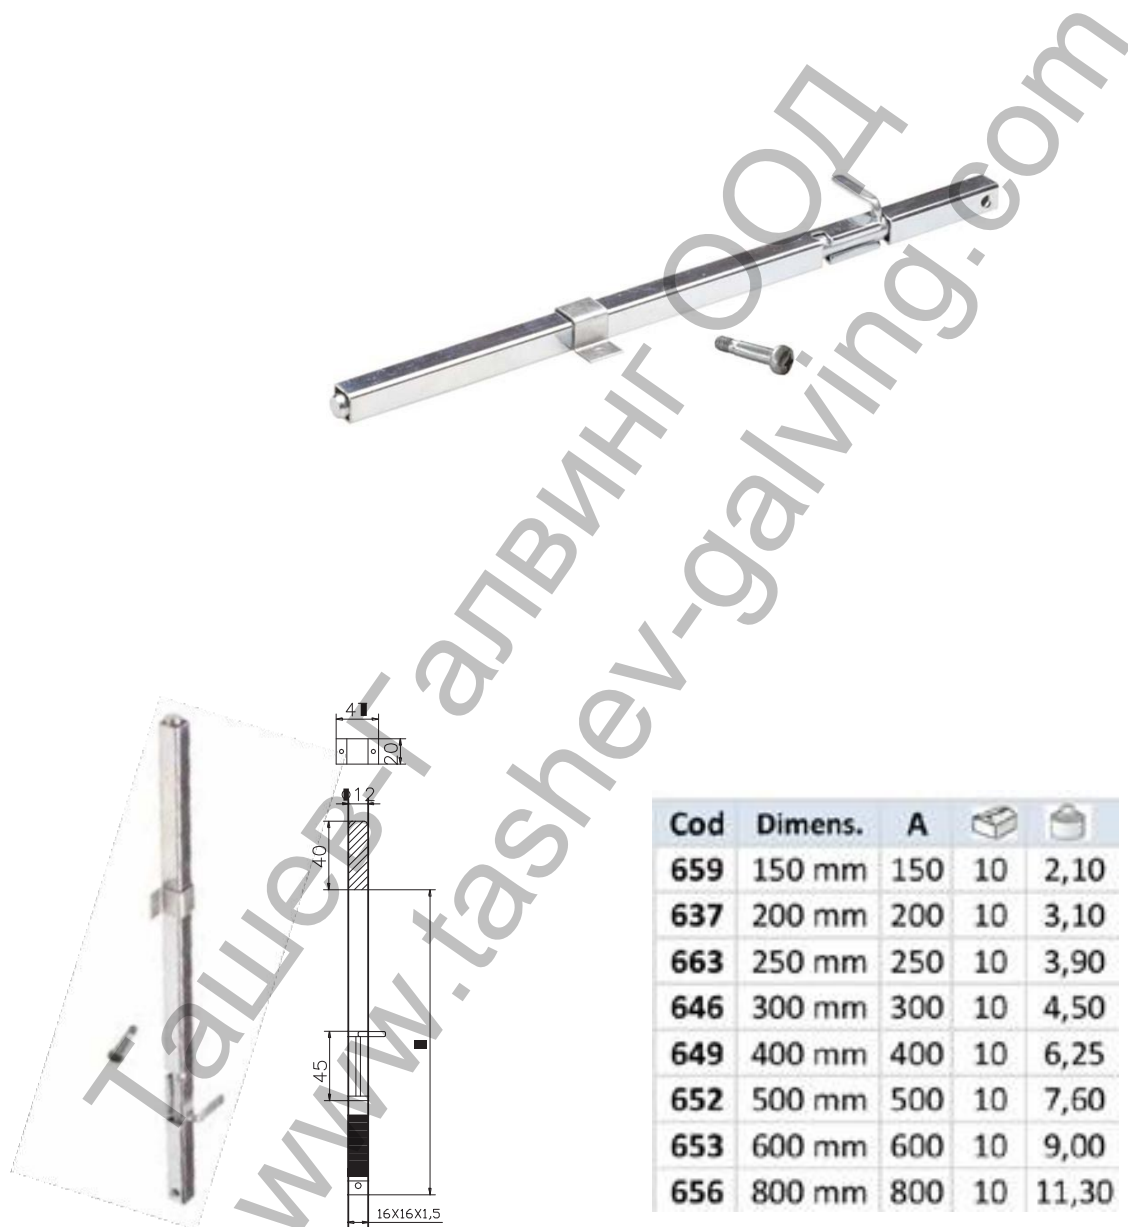

Сюрме Estebro® за входна врата квадратно с пружина 600 мм

Squared barrel bolt with spring and interchangeable puller

Family: Bolts

Material: Bolt of F-211 steel

Finish: Zinc-plated

Description:

Component used to prevent the involuntary opening of the door. The bolt, pushed by a spring, is displaced by the activation of the puller which operates as an anchorage. It has a hole for its fixing, or it can also be fixed by welding.

Apart from the folded puller, it is supplied with a M.6 screw that can be exchanged.

Продукт: [Сюрме Estebro® за входна врата квадратно с пружина 600 мм](#)

Категория: [Сюрмета и резета](#)

Бранд: [Estebro®](#)